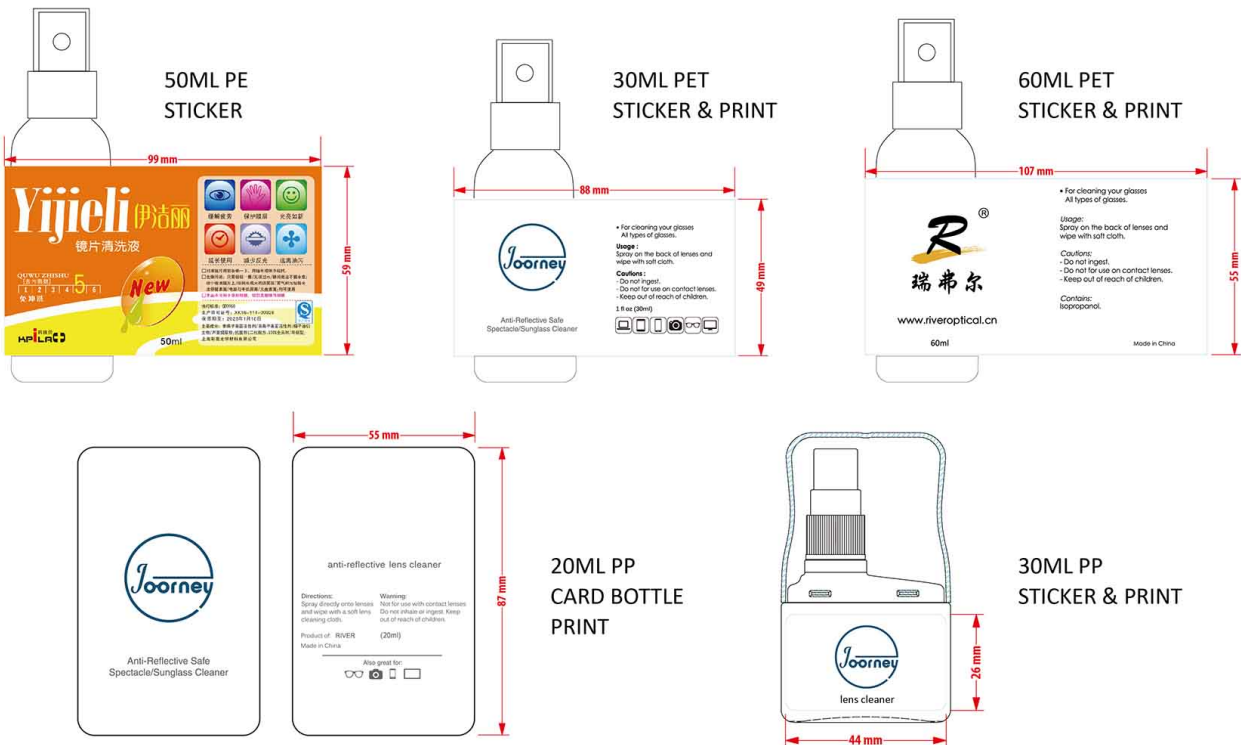

Customize Service

ALL BOTTLES CAN ACCEPT CUSTOMIZED LOGO SERVICE

- 镜盒 CASES 4-21
- 清洗液 SPRAY 22-24
- 镜布 MICROFIBER 25-31
- 纸袋 BAGS 32-33
- 设备 EQUIPMENT 35-65
- 设备配件 EQUIPMENT ACCESSORIES 66-94
- 钳子 PILERS 95-102
- 螺丝 SCREWS 103-105
- 眼镜配件 GLASSES ACCESSORIES 106-121
- 镜绳 GLASSES CHAINS 122-126
- 道具 PROPERTY 128-137
- 镜架 FRAME 139-146
- 镜片 LENS 148-153
- 礼品 GIFTS 155-157