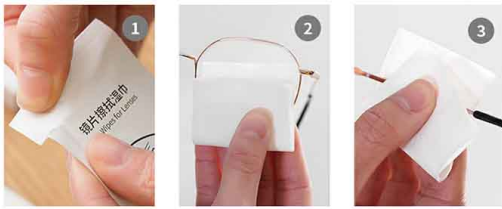

Lens Tissue

LT001

LT002

LT003 Anti-fog wipies

Usage

Customize Service

产品尺寸/Size: 8×15.5 / 9×15.5 / 9.5×15.5 / 12.5×20 cm

包装/Package: 10 pcs /box 30 pcs /box 50 pcs /box