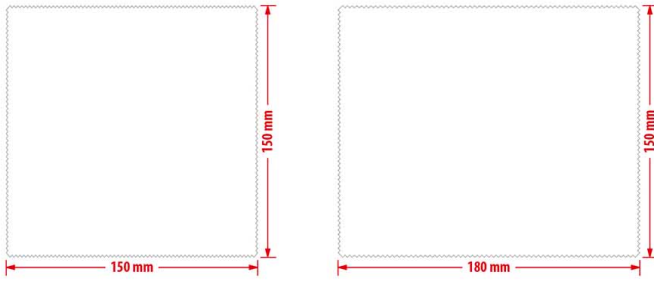

Available Size

SIZE CAN BE
CUSTOMIZED