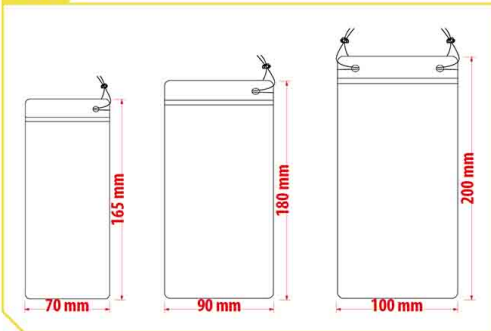

GLP004

防水布
waterproof

GLP005

网格布
mesh

GLP006

钢片袋
clip clap

Size

Print