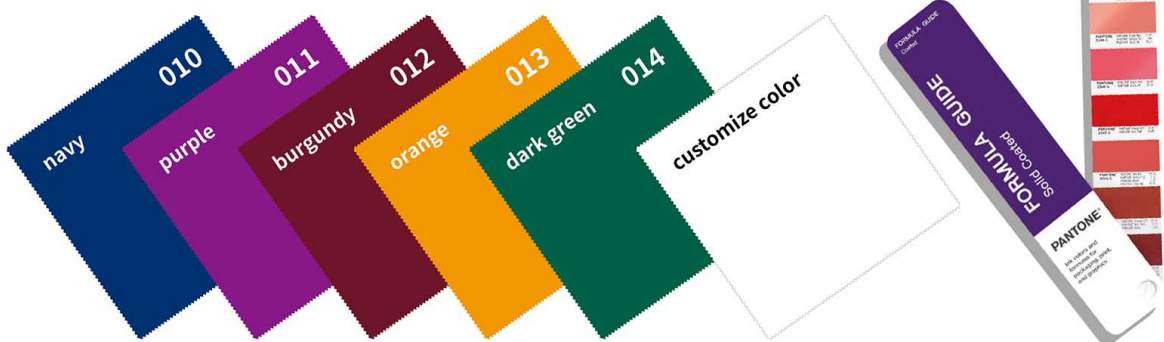

镜片
LENS

148 - 153

礼品
GIFTS

155 - 157

MC015
(sewn) 双面绒拷边
Weight (g/sqm): -g

MC012
(towel) 毛巾布
Weight (g/sqm): -g

Customize Service

Available Color

常规颜色 regular color

定制颜色 customize color

COLOR CAN BE CUSTOMIZED BY PANTONE GUIDE

Available Size

SIZE CAN BE
CUSTOMIZED

Available Edge

Available Print

镜盒
CASES