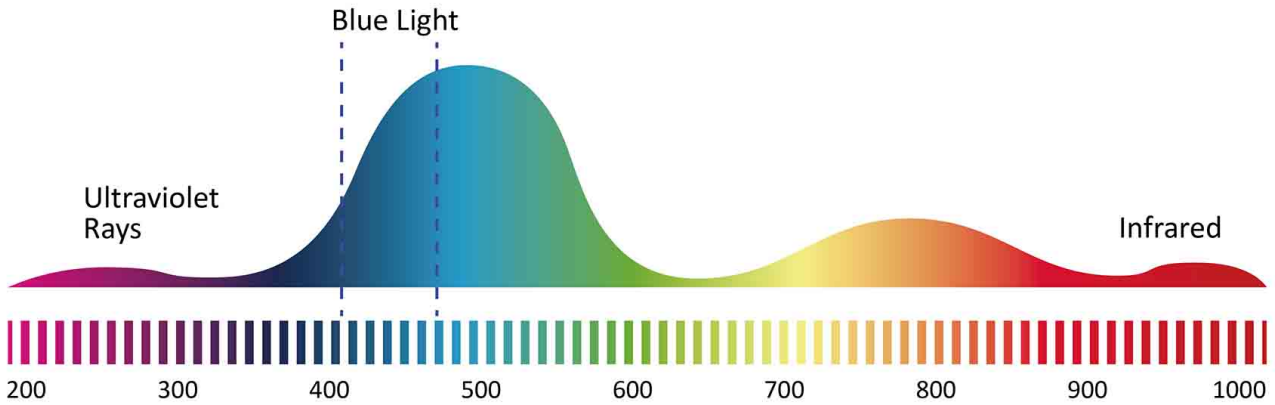

Lenses

1. 1.499 / 1.50 Lens
2. 1.523 / 1.70 Lens
3. 1.56 Lens
4. 1.61 Lens
5. 1.67 Lens
6. 1.74 Lens
7. Polycarbonate Lens
8. Semi-finish Lens
9. Sunglass Lens
10. RX Lens

Lens Thickness Comparison

Light Wavelength Graph

1.56 Blue Cut Advantage

Reduce Blue Light

Prevent Ultraviolet

Antireflection

**1.56
BLUE
CUT**

Anti Scratch

Easy To Clean

Oil Resistant