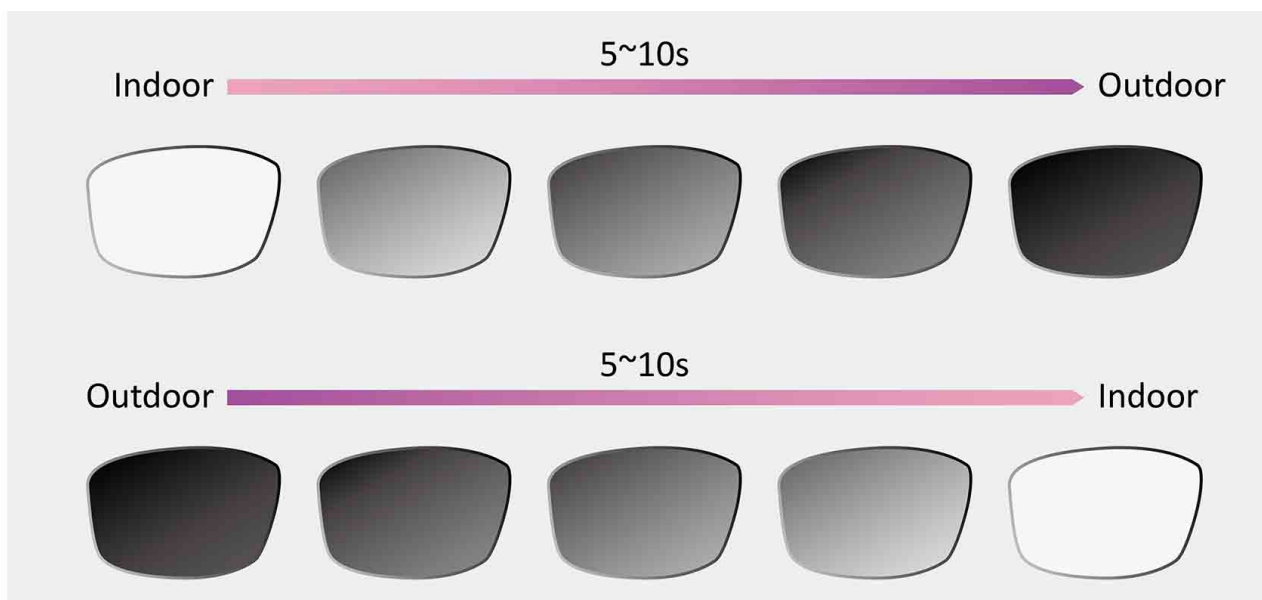

- 镜盒
  CASES
- 4-21
- 清洗液
  SPRAY
- 22-24
- 镜布
  MICROFIBER
- 25-31
- 纸袋
  BAGS
- 32-33
- 设备
  EQUIPMENT
- 35-65
- 设备配件
  EQUIPMENT
  ACCESSORIES
- 66-94
- 钳子
  PLIERS
- 95-102
- 螺丝
  SCREWS
- 103-105
- 眼镜配件
  GLASSES
  ACCESSORIES
- 106-121
- 镜绳
  GLASSES
  CHAINS
- 122-126
- 道具
  PROPERTY
- 128-137
- 镜架
  FRAME
- 139-146
- 镜片
  LENS
- 148-153
- 礼品
  GIFTS
- 155-157

Color Transition

Clear   > Grey

> Brown   > Pink

> Purple   > Blue

Indoor Clear   Outdoor Transition

Prescription   Anti-Glare

UV Protection   Radiation Protection