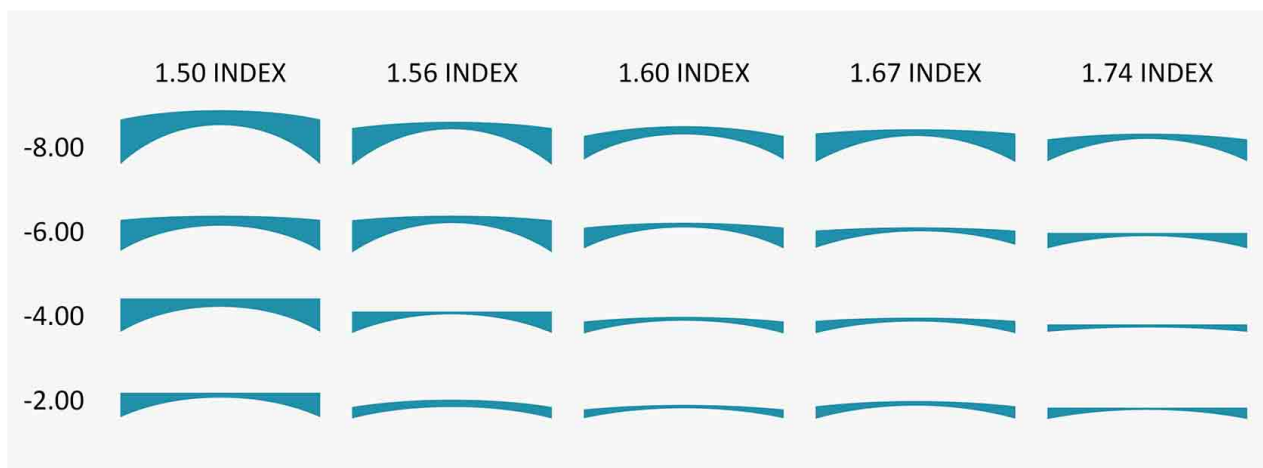

Lens Thickness Comparison