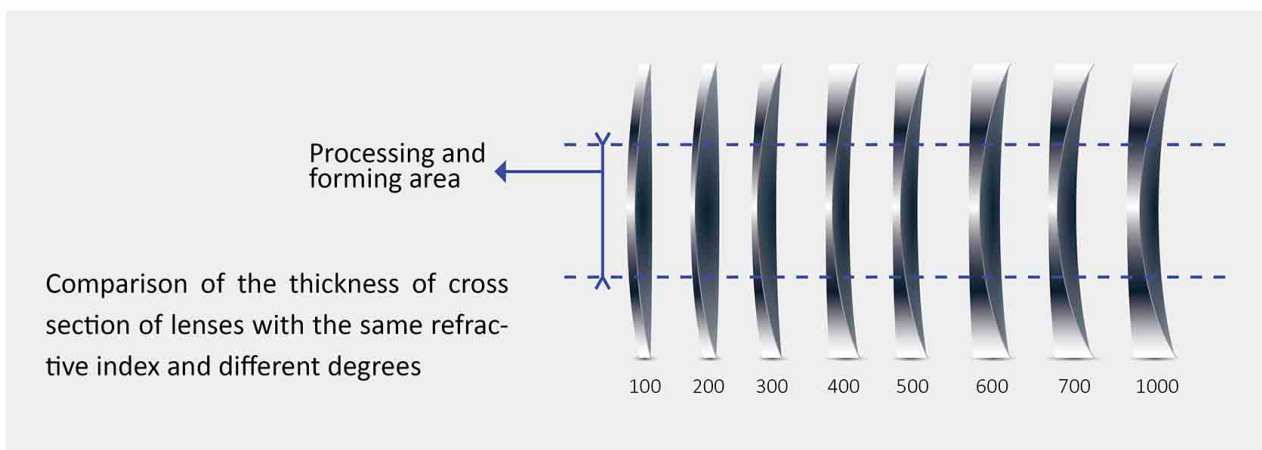

1.56 Blue Cut Feature

- 镜盒 CASES 4-21
- 清洗液 SPRAY 22-24
- 镜布 MICROFIBER 25-31
- 纸袋 BAGS 32-33
- 设备 EQUIPMENT 35-65
- 设备配件 EQUIPMENT ACCESSORIES 66-94
- 钳子 PLIERS 95-102
- 螺丝 SCREWS 103-105
- 眼镜配件 GLASSES ACCESSORIES 106-121
- 镜绳 GLASSES CHAINS 122-126
- 道具 PROPERTY 128-137
- 镜架 FRAME 139-146
- 镜片 LENS 148-153
- 礼品 GIFTS 155-157