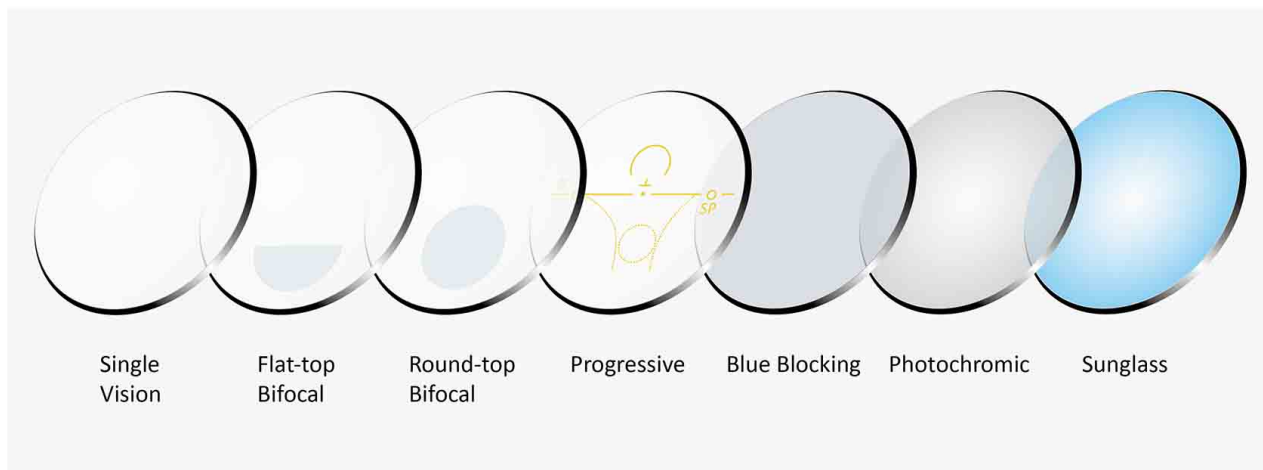

- 镜盒
  CASES
- 4 - 21
- 清洗液
  SPRAY
- 22 - 24
- 镜布
  MICROFIBER
- 25 - 31
- 纸袋
  BAGS
- 32 - 33
- 设备
  EQUIPMENT
- 35 - 65
- 设备配件
  EQUIPMENT ACCESSORIES
- 66 - 94
- 钳子
  PLIERS
- 95 - 102
- 螺丝
  SCREWS
- 103 - 105
- 眼镜配件
  GLASSES ACCESSORIES
- 106 - 121
- 镜绳
  GLASSES CHAINS
- 122 - 126
- 道具
  PROPERTY
- 128 - 137
- 镜架
  FRAME
- 139 - 146
- 镜片
  LENS
- 148 - 153
- 礼品
  GIFTS
- 155 - 157

Lenses